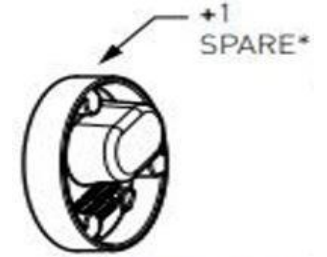

NICHE ASSEMBLY WITH CABLE WITH PLUG TOP

100 FT OF CABLE: EMVP18AWG100CA

150 FT CABLE: EMVP18AWG150CA

PLUG TOP WITH CAP

EMC003CA

PLUG TOP GASKET
GASKETEMPLUG

WINTER CAP
EMPLUGCOVERCA

PLUG TOP SCREWS X 3
SCREWKITEM001

REPLACEMENT BULB
EMVL12C0CMPL

CLEAR TRIM RING
RINGEMCLCA

CONICAL NUT

EMV005CA

CONICAL WASHER

CLAMP RING

EMV006CA

6x SCREWS