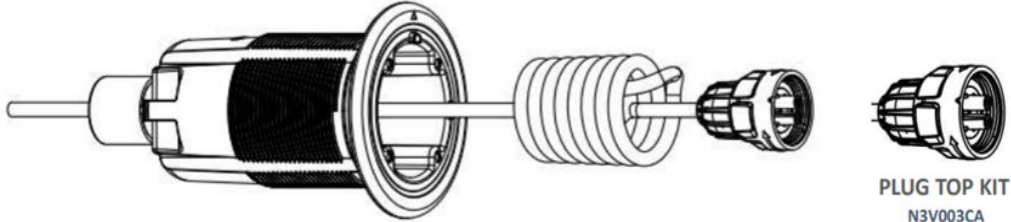

**PARTS BREAKDOWN FOR: N3VL12C3CMPL / N3FL12C3CMPL
(ARGON VINYL/FIBREGLASS LIGHT)**

NICHE ASSEMBLY WITH CABLE & PLUG TOP

100FT : N3V18AWG100CA
150FT : N3V18AWG150CA

**PLUG TOP KIT
N3V003CA**