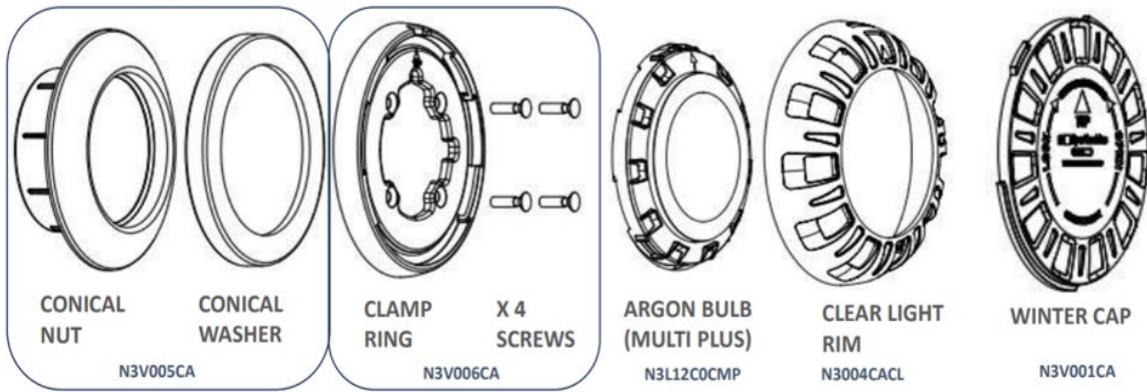

**PARTS BREAKDOWN FOR: EMVL12C3CMPL/EMFL12C3CMPL
(ATOM VINYL & FIBREGLASS LIGHTS)**

atom
EM SERIES

FOR FIBREGLASS ADD: ATOM FIBREGLASS GASKET EMF006CA

PARTS BREAKDOWN FOR: EMCL12C3CMPL (ATOM CONCRETE LIGHT)

atom
EM SERIES

**PARTS BREAKDOWN FOR: N3VL12C3CMPL / N3FL12C3CMPL
(ARGON VINYL/FIBREGLASS LIGHT)**

NICHE ASSEMBLY WITH CABLE & PLUG TOP

100FT : N3V18AWG100CA
150FT : N3V18AWG150CA

**PLUG TOP KIT
N3V003CA**

**CONICAL
NUT**

N3V005CA

**CONICAL
WASHER**

**CLAMP
RING**

**X 4
SCREWS**

N3V006CA

**ARGON BULB
(MULTI PLUS)**

N3L12C0CMP

**CLEAR LIGHT
RIM**

N3004CACL

WINTER CAP

N3V001CA

FOR FIBREGLASS ADD: ARGON FIBREGLASS GASKET VIVO009CA

PURAVIDA UV SYSTEMS - PARTS LIST

	PV2-42C	PURAVIDA2 SYSTEM - 316L STAINLESS UV WATER SANITIZER, 42 GPM (A/G POOLS)
	PV2-82C	PURAVIDA2 SYSTEM - 316L STAINLESS UV WATER SANITIZER, 82 GPM (I/G POOLS)
PURAVIDA 2 - PARTS		
	PV2RL-600HO	PV2-42C - REPLACEMENT UV LAMP
	PV2RL-950HO	PV2-82C - REPLACEMENT UV LAMP
	PV2RQ-600	PV2-42C - REPLACEMENT QUARTZ SLEEVE
	PV2RQ-950	PV2-82C - REPLACEMENT QUARTZ SLEEVE
	PV2RCHO-4.12	PV2-42C/PV2-82C - CONTROLLER
	310211	PV2-42C/PV2-82C - CLEAR COVER FOR CONTROLLER
	390110	PV2-42C/PV2-82C - PRESSURE TEST PLUG
	510008-S	PV2-42C/PV2-82C - OPTIONAL MOUNTING HARDWARE FOR HORIZONTAL INSTALLATION
	260004	PV2-42C/PV2-82C - POWER CABLE
	310208-C	PV2-42C/PV2-82C - DRAIN PORT PLUG WITH ZINC ANODE
	320006	PV2-42C/PV2-82C - GLAND NUT
	300038	PV2-42C/PV2-82C- O-RING FOR QUARTZ SLEEVE
	310039	PV2-42C/PV2-82C - SLEEVE SPRING
	310204	PV2-42C - UNION - 1 1/2"
	310205	PV2-82C - UNION - 2"