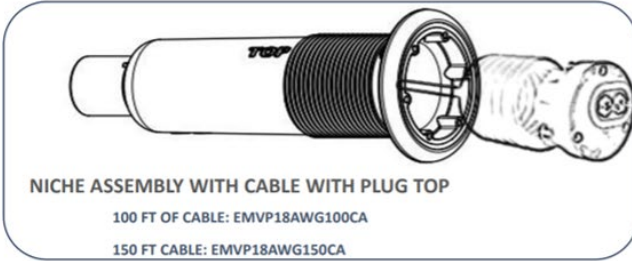

**PARTS BREAKDOWN FOR: EMVL12C3CMPL/EMFL12C3CMPL
(ATOM VINYL & FIBREGLASS LIGHTS)**

atom
EM SERIES