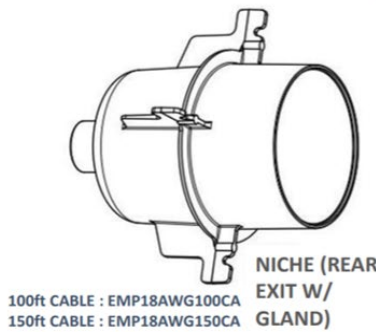

PARTS BREAKDOWN FOR: EMCL12C3CMPL (ATOM CONCRETE LIGHT)

atom
EM SERIES