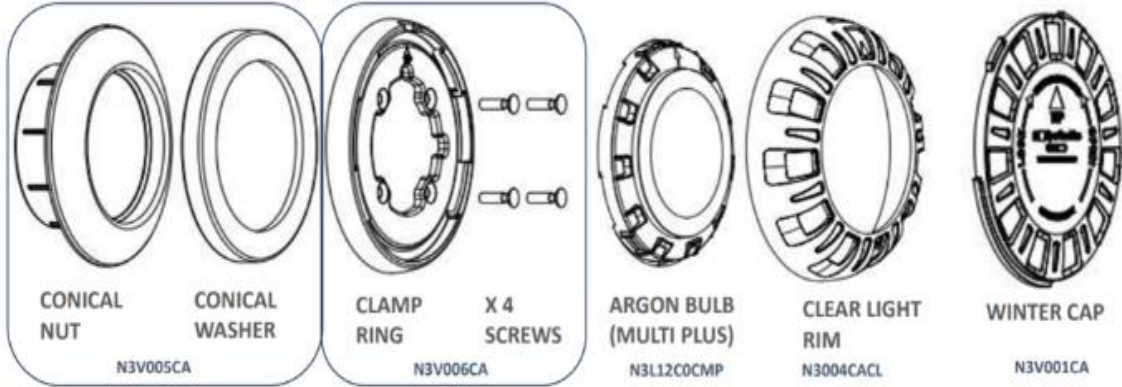

	390110	PV2-42C/PV2-82C - PURAVIDA2 PRESSURE TEST PLUG
	510008-S	PV2-42C/PV2-82C - PURAVIDA MOUNTING HARDWARE (FOR HORIZONTAL INSTAL)
	260004	PV2-42C/PV2-82C - POWER CABLE
	310208-C	PV2-42C/PV2-82C - PURAVIDA 2 DRAIN PORT PLUG WITH BUILT IN ZINC ANODE
	320006	PV2-42C/PV2-82C - PURAVIDA 2 GLAND NUT
	310204	PV2-42C - PURAVIDA 2 UNION - 1 1/2"
	310204-OR	PV2-42C - PURAVIDA - REPLACEMENT O RING FOR 1.5" UNION
	310205	PV2-82C - PURAVIDA 2 UNION - 2"
	310205-OR	PV2-82C - REPLACEMENT O'RING FOR INSIDE 2" UNION
	300105	PV2-42C - PURAVIDA 2 STAINLESS STEEL CHAMBER
	300106	PV2-82C - PURAVIDA 2 STAINLESS STEEL CHAMBER
	310198	PV2-42C/PV2-82C - PURAVIDA 2 UNION SEALANT

ALGAEFREE AUSTRALIA - SPECIALTY POOL CHEMICALS

PRODUCT IMAGE	PART NUMBER	DESCRIPTION
	ALG-PB-2PK	POOL BLOCKS ALGAECIDE PUCKS 600g - 2 PACK
	ALG-PB-5PK	POOL BLOCKS ALGAECIDE PUCKS 1.5Kg - 5 PACK
	ALG-PDP-01	POOL DROPS LIQUID ALGAECIDE - 1L
	ALG-SB-01	SPOT BLOCK STAIN REMOVER - SINGLE BLOCK **2026 STOCK IS IN CLAM SHELL**
	ALG-SS-REM	SERIOUS STAIN REMOVER

PARTS BREAKDOWN FOR: EMVL12C3CMPL/EMFL12C3CMPL (ATOM VINYL & FIBREGLASS LIGHTS)

FOR FIBREGLASS ADD: ATOM FIBREGLASS GASKET EMF006CA

PARTS BREAKDOWN FOR: EMCL12C3CMPL (ATOM CONCRETE LIGHT)

PARTS BREAKDOWN FOR: N3VL12C3CMPL / N3FL12C3CMPL (ARGON VINYL/FIBREGLASS LIGHT)

NICHE ASSEMBLY WITH CABLE & PLUG TOP

100FT : N3V18AWG100CA
150FT : N3V18AWG150CA

PLUG TOP KIT
N3V003CA

FOR FIBREGLASS ADD: ARGON FIBREGLASS GASKET VIVO009CA