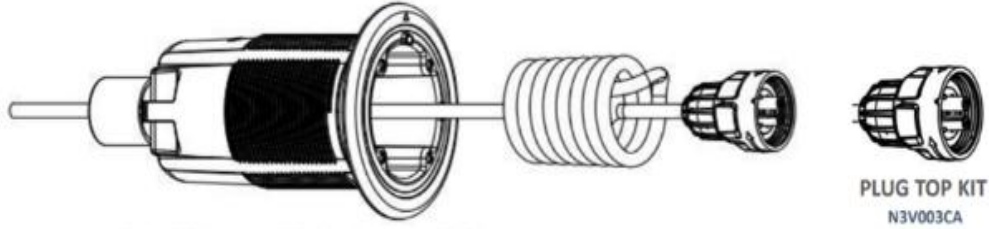

PARTS BREAKDOWN FOR: EMVL12C3CMPL/EMFL12C3CMPL (ATOM VINYL & FIBREGLASS LIGHTS)

FOR FIBREGLASS ADD: ATOM FIBREGLASS GASKET EMF006CA

PARTS BREAKDOWN FOR: EMCL12C3CMPL (ATOM CONCRETE LIGHT)

PARTS BREAKDOWN FOR: N3VL12C3CMPL / N3FL12C3CMPL (ARGON VINYL/FIBREGLASS LIGHT)

NICHE ASSEMBLY WITH CABLE & PLUG TOP

100FT : N3V18AWG100CA
150FT : N3V18AWG150CA

PLUG TOP KIT
N3V003CA

FOR FIBREGLASS ADD: ARGON FIBREGLASS GASKET VIVO009CA